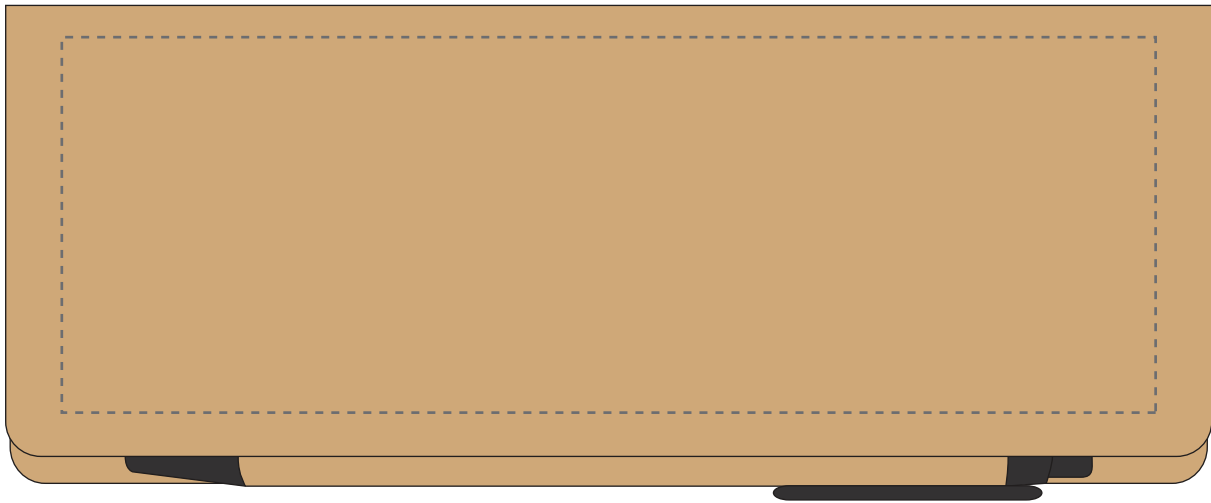

Your Ref:	Quantity:	Product Code: SS0352
Our Ref:	Version: 1	Product Colour: NATURAL

PRINTING CONCERNS:

We stock this item in the following colours

**PANTONE REFERENCE(S)**

Full colour printing

ARTWORK SCALE 100%
Max print area: 145mm x 50mmProduct Image for visualisation
- colours may vary**The dashed line is to demonstrate print area and will not appear on your printed item****PLEASE NOTE:**